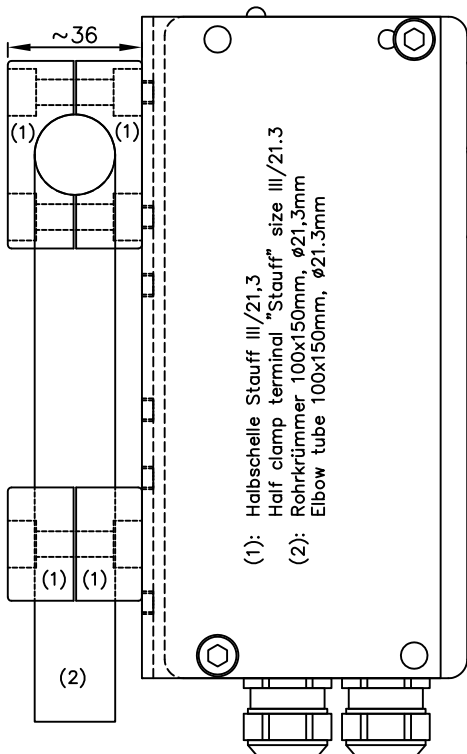

## Elbow Tube Adjustment for R27 Type AD27SS2

M: 1:2  
Scale 1:2  
All dimensions in mm!

Z

Rohrkrümmer-  
justage

Elbow Tube  
Adjustment

AD27SS2  
AD27SS2VA

Best.-Nr.:  
Order No.:

8644  
8644VA